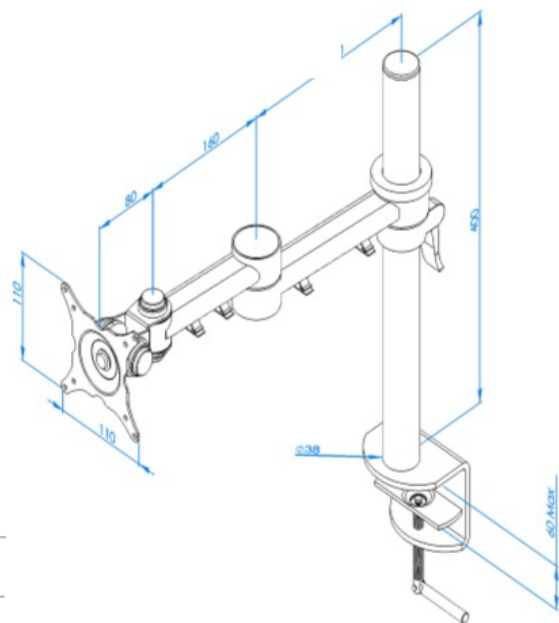

# Stream dual beam arm – standard clamp

## Product Specification

Product code	STREAMCOMB01W - White
Weight capacity	20kg
Max forward extension	440mm
VESA	75mm & 100mm VESA compliant
Maximum Screen Size	36"
Movement	Height adjustment, tilt, swivel, rotation and reach
Height adjustment	Max height adjustment 275mm
Tilt	85 degrees up / 85 degrees down (170 degrees total)

## Additional Information

2 beam manual height adjustable with standard clamp fixing

Cable management

Colour options available:

Silver – STREAMCOMB01 - RAL code 9006

White – STREAMCOMB01W - RAL code 9010

Black – STREAMCOMB01B - RAL code 9005